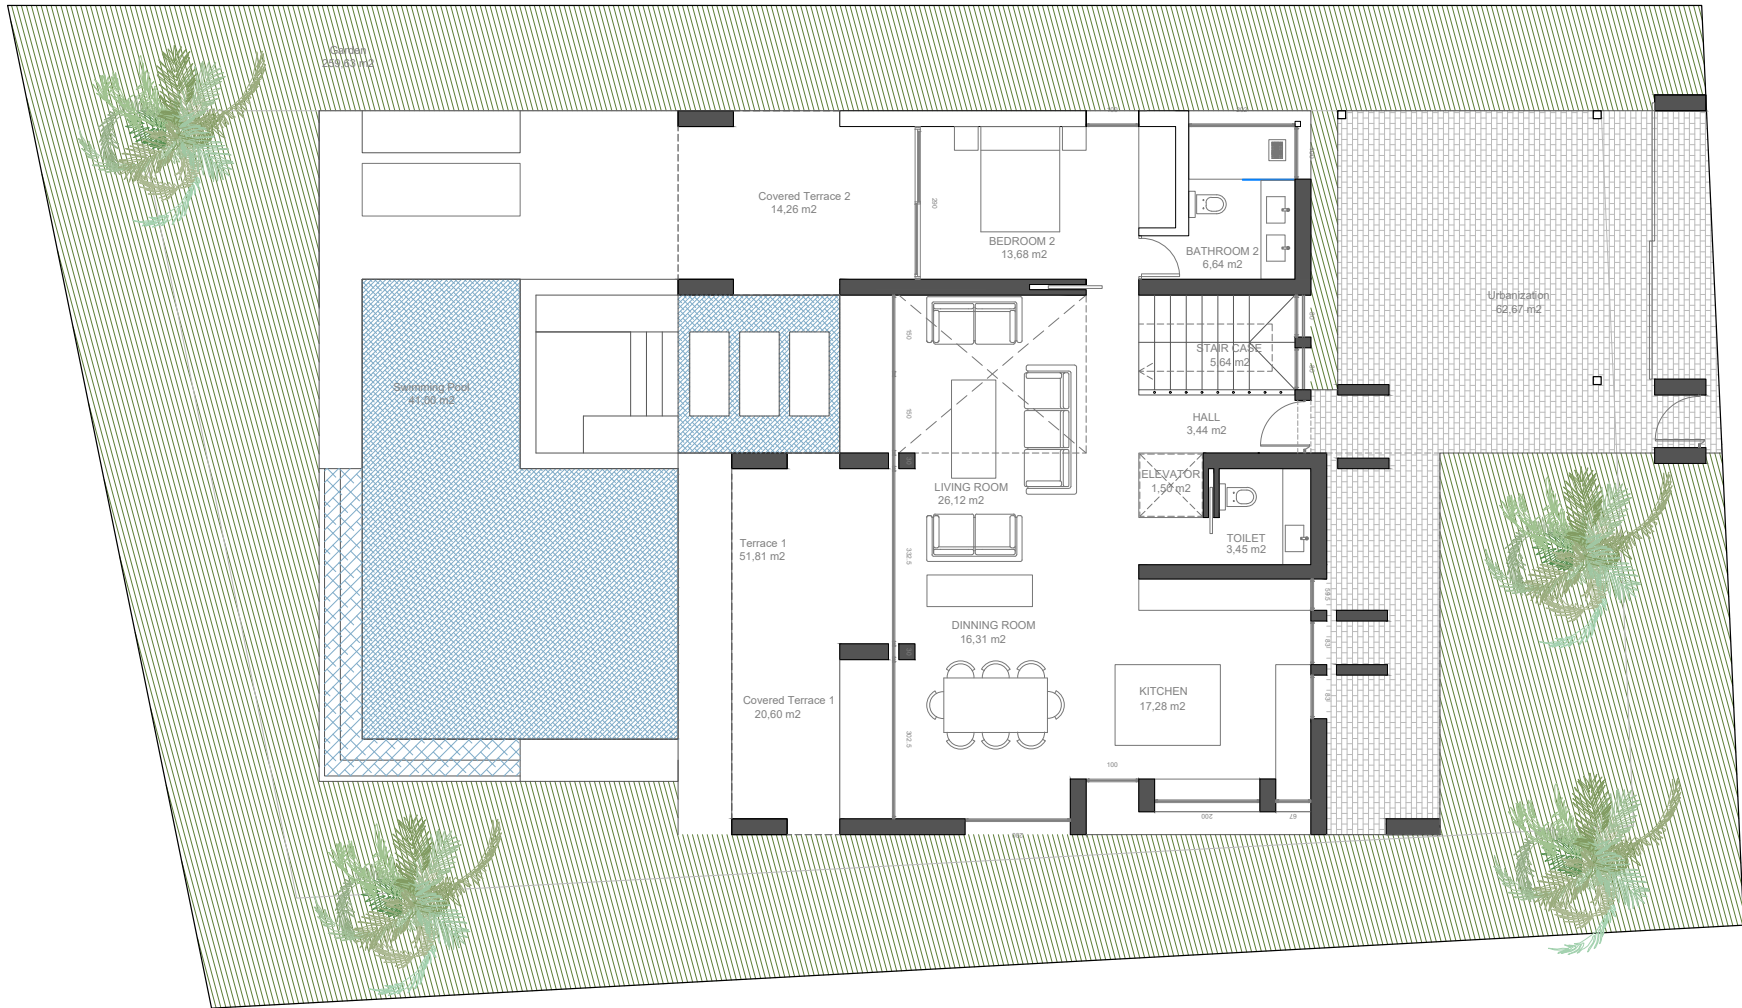

GROUND FLOOR

Built Living Area: 107 m²
Terraces: 86 m²
Pool: 41 m²

VILLA #1 GROUND FLOOR

FIRST FLOOR

Built Living Area: 104 m²
Terraces: 50 m²

VILLA #1 FIRST FLOOR

GROUND FLOOR

Built Living Area: 107 m²
Terraces: 86 m²
Pool: 41 m²

VILLA #2 GROUND FLOOR

FIRST FLOOR

Built Living Area: 104 m²
Terraces: 50 m²

VILLA #2 FIRST FLOOR