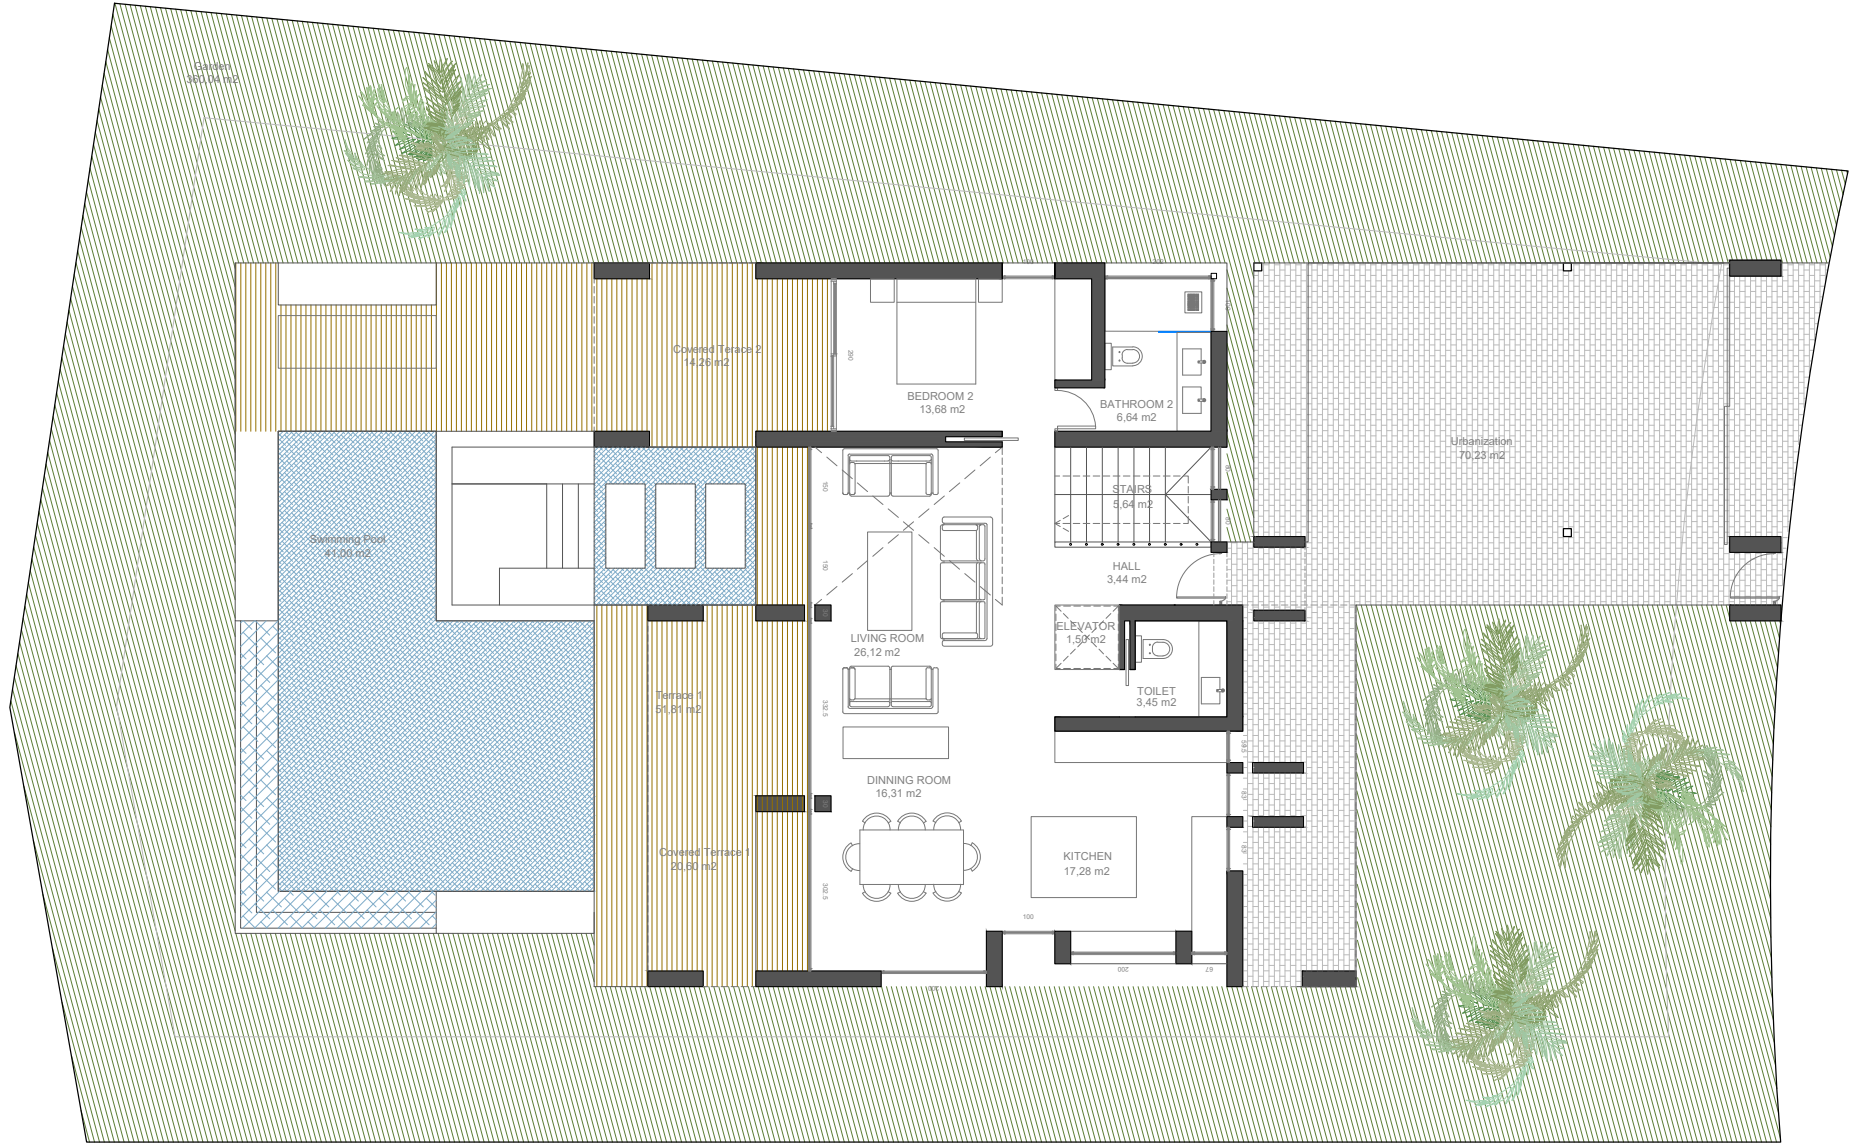

GROUND FLOOR

Built Living Area: 107 m²
Terraces: 86 m²
Pool: 41 m²

VILLA #1 GROUND FLOOR

FIRST FLOOR

Built Living Area: 104 m²
Terraces: 50 m²

VILLA #1 FIRST FLOOR

GROUND FLOOR

Built Living Area: 107 m²
Terraces: 86 m²
Pool: 41 m²

VILLA #2 GROUND FLOOR

FIRST FLOOR

Built Living Area: 104 m²
Terraces: 50 m²

VILLA #2 FIRST FLOOR